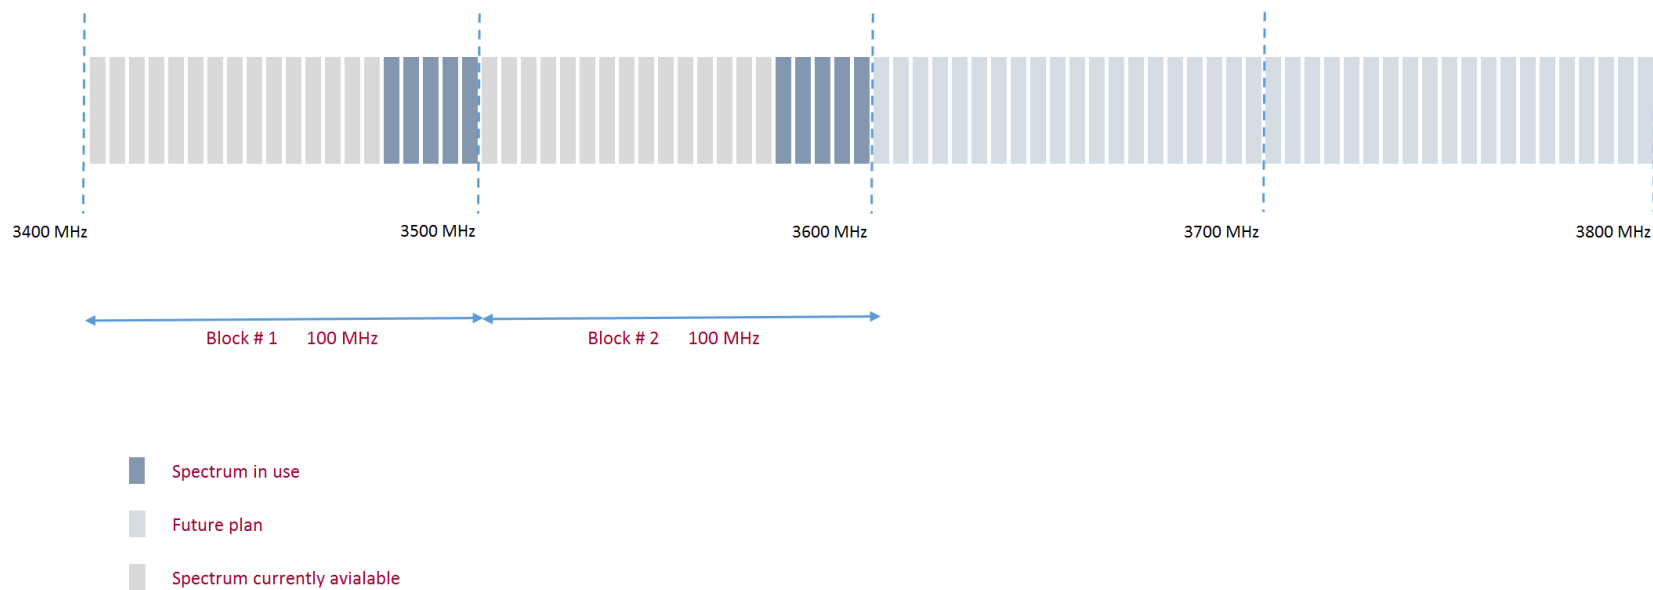

February 6, 2018

5G Band Plans

700 MHz - 5G Coverage / IoT

BROADCASTING		PPDR UL	10 MHz 700 UL	10 MHz	10 MHz	M2M UL		SDL	PPDR DL	10 MHz 700 DL	10 MHz	10 MHz	M2M DL	LTE 800 UL
694	698	703				733	736	753	758				788	791
		Block # 1	Block # 2	Block # 3	Block # 4				Block # 1'	Block # 2'	Block # 3'	Block # 4'		
						CONSULTATION							CONSULTATION	

3.5 GHz - 5G Core Band

26 GHz - 5G Capacity/Hotspots

Thank You