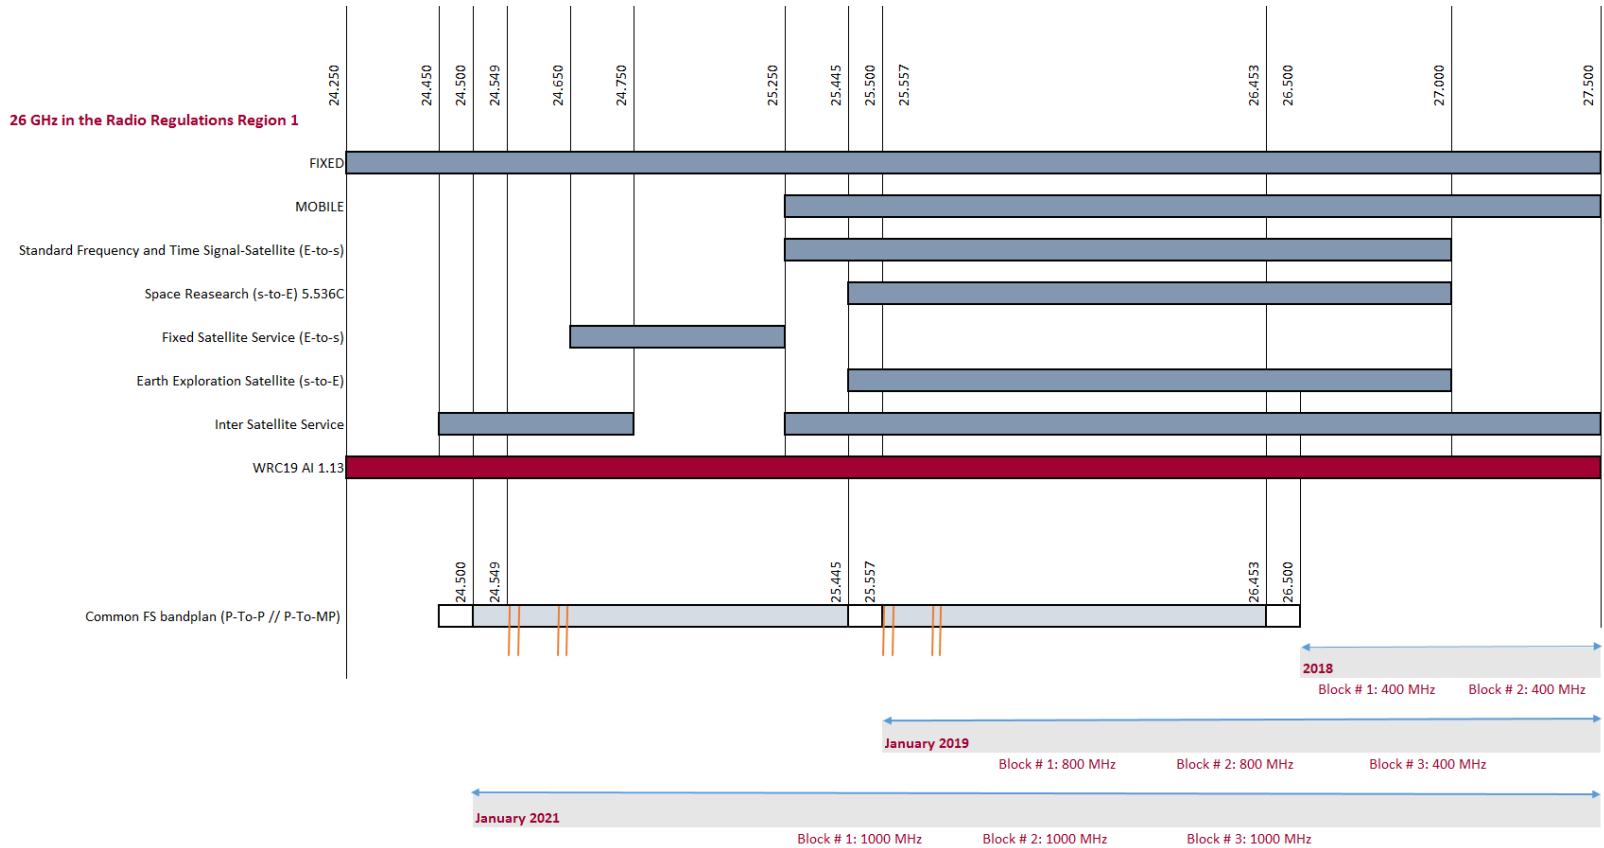

February 6, 2018

5G Band Plans

700 MHz - 5G Coverage / IoT

BROADCASTING		PPDR UL	10 MHz 700 UL	10 MHz	10 MHz	M2M UL		SDL	PPDR DL	10 MHz 700 DL	10 MHz	10 MHz	M2M DL	LTE 800 UL
694	698	703				733	736	753	758				788	791
		Block # 1	Block # 2	Block # 3	Block # 4				Block # 1'	Block # 2'	Block # 3'	Block # 4'		
						CONSULTATION							CONSULTATION	

3.5 GHz - 5G Core Band

26 GHz - 5G Capacity/Hotspots

Thank You